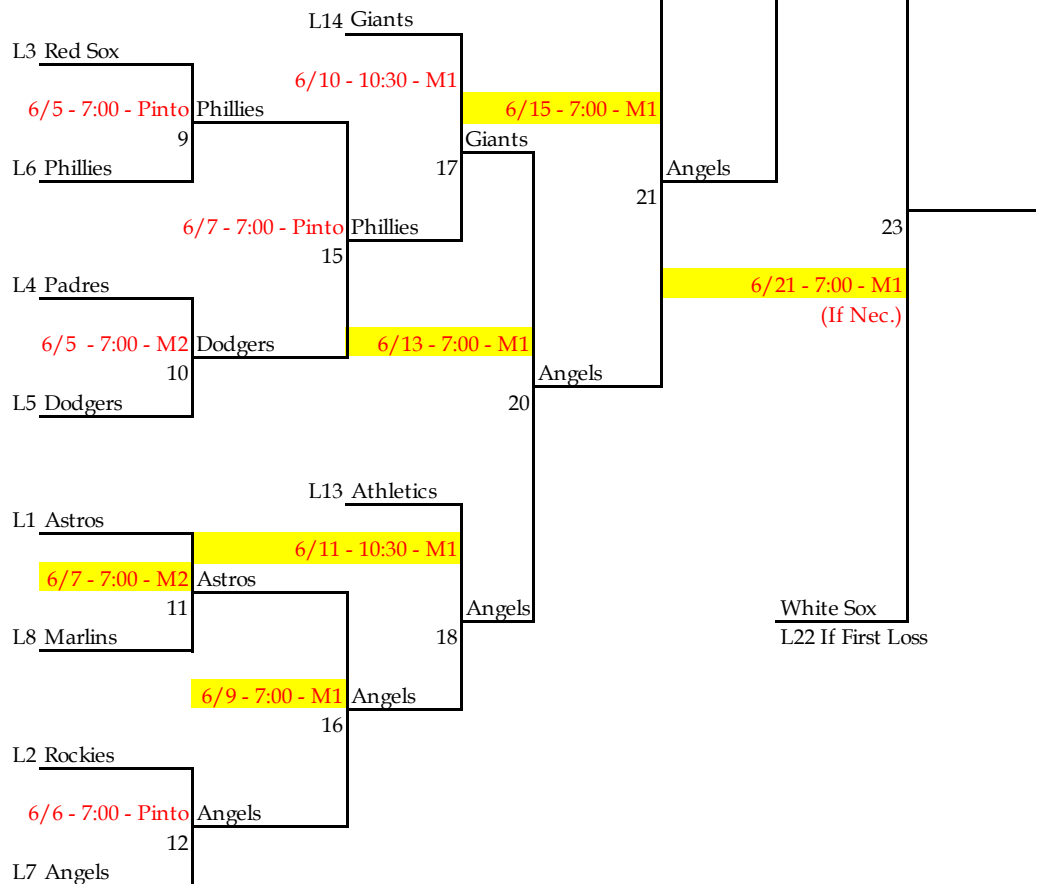

Winner's Bracket

Mustang American

Loser of the play-in games are eliminated.

Loser's Bracket

Highlighted Games have been adjusted.